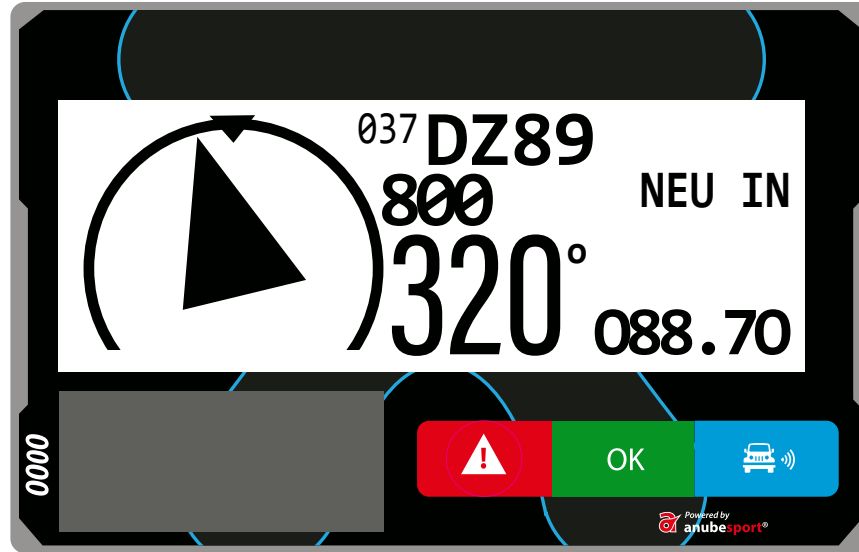

 STELLA 

Powered by
 **anubesport**[®]

MAIN SCREEN

NUMBER OF THE TARGET WAYPOINT

NAME OF THE TARGET WAYPOINT

CAP

TOTAL ODOMETER

The image shows the main screen of a Stella EVO device. The screen displays the following information:

- Top left: A blue star logo and the text "STELLA EVO".
- Top center: "95°" (labeled as CAP).
- Top right: "K27S" (labeled as NAME OF THE TARGET WAYPOINT) and "026" (labeled as NUMBER OF THE TARGET WAYPOINT).
- Bottom center: "025.48" (labeled as TOTAL ODOMETER).
- Bottom left: A grey rectangular area with "0000" written vertically on the left side.
- Bottom right: A control bar with three buttons: a red button with a white warning triangle, a green button with "OK", and a blue button with a white car icon and signal waves.
- Bottom right corner: "Powered by anubespport" logo.

SPEED LIMIT

RED STEADY Inside of speed zone
RED FLASHING Overspeed

SPEED LIMIT

OFF end of speed zone

NEUTRALIZATION ZONE

NEUTRALIZATION ZONE

NEUTRALIZATION ZONE

NEUTRALIZATION ZONE