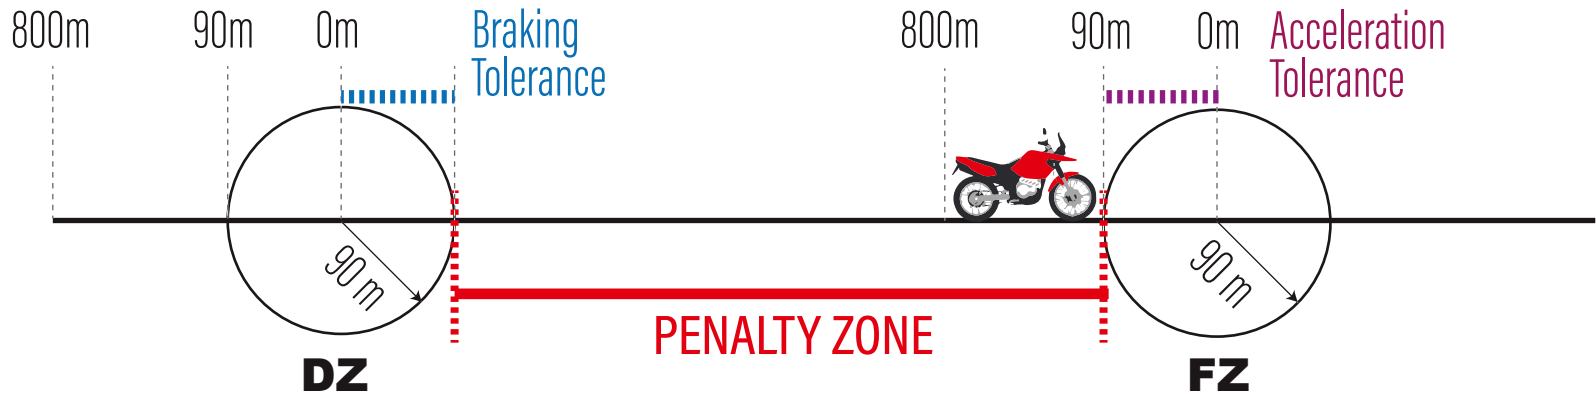

- Top left: A blue star logo and the text "STELLA EVO".
- Top center: "95°" (labeled as CAP).
- Top right: "K27S" (labeled as NAME OF THE TARGET WAYPOINT) and "026" (labeled as NUMBER OF THE TARGET WAYPOINT).
- Bottom center: "025.48" (labeled as TOTAL ODOMETER).
- Bottom left: A grey rectangular area with "0000" written vertically on the left side.
- Bottom right: A control bar with three buttons: a red button with a white warning triangle, a green button with "OK", and a blue button with a white car icon and signal waves.
- Bottom right corner: "Powered by anubespport" logo.

SPEED LIMIT

RED STEADY Inside of speed zone
RED FLASHING Overspeed

SPEED LIMIT

OFF end of speed zone

NEUTRALIZATION ZONE

NEUTRALIZATION ZONE

NEUTRALIZATION ZONE

NEUTRALIZATION ZONE