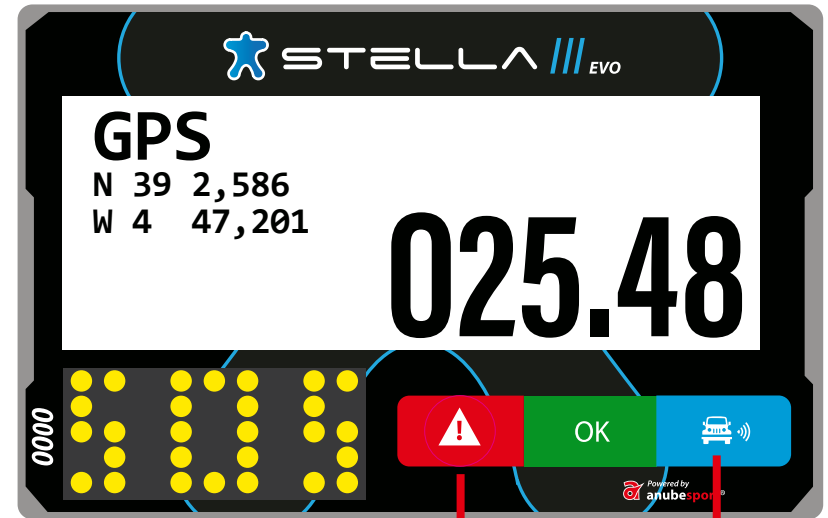

 STELLA 

Powered by
 **anubesport**[®]

MAIN SCREEN

NUMBER OF THE TARGET WAYPOINT

NAME OF THE TARGET WAYPOINT

CAP

TOTAL ODOMETER

The image shows the main screen of a Stella EVO device. The screen displays the following information:

- Top left: A blue star logo and the text "STELLA EVO".
- Top center: "95°" (labeled as CAP).
- Top right: "K27S" (labeled as NAME OF THE TARGET WAYPOINT) and "026" (labeled as NUMBER OF THE TARGET WAYPOINT).
- Bottom center: "025.48" (labeled as TOTAL ODOMETER).
- Bottom left: A grey rectangular area with "0000" written vertically on the left side.
- Bottom right: A control bar with three buttons: a red button with a white warning triangle, a green button with "OK", and a blue button with a white car icon and signal waves.
- Bottom right corner: "Powered by anubespport" logo.

WAYPOINT PROXIMITY

SPEED ZONE

SPEED
LIMIT

SPEED
LIMIT

REAL SPEED

REQUEST MEDICAL ATTENTION IMMEDIATELY

1 sec.

SOS

CAUTION VEHICLE STATIONARY

3 sec.
BREAKDOWN

DANGER 3 !!!

Notification 300m before an area marked in the roadbook as "Danger 3"

OVERTAKING / BLUE FLAG

FLASHING

OVERTAKE REQUEST

OVERTAKING / BLUE FLAG