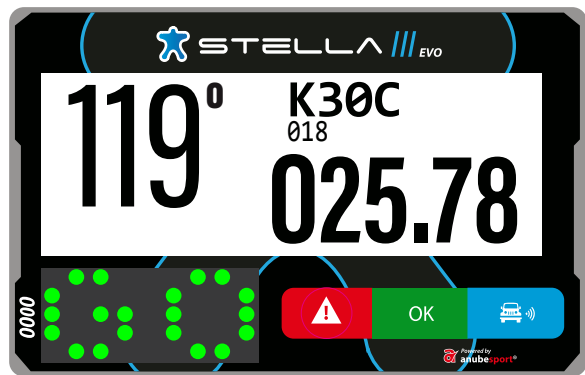

 STELLA 

Powered by
 **anubesport**[®]

MAIN SCREEN

NUMBER OF THE TARGET WAYPOINT

NAME OF THE TARGET WAYPOINT

CAP

TOTAL ODOMETER

The image shows the main screen of a Stella EVO device. The screen displays the following information:

- Top left: A blue star logo and the text "STELLA EVO".
- Top center: "95°" (labeled as CAP).
- Top right: "K27S" (labeled as NAME OF THE TARGET WAYPOINT) and "026" (labeled as NUMBER OF THE TARGET WAYPOINT).
- Bottom center: "025.48" (labeled as TOTAL ODOMETER).
- Bottom left: A grey rectangular area with "0000" written vertically on the left side.
- Bottom right: A control bar with three buttons: a red button with a white warning triangle, a green button with "OK", and a blue button with a white car icon and signal waves.
- Bottom right corner: "Powered by anubespport" logo.

CAUTION VEHICLE STATIONARY

3 sec.
BREAKDOWN

DANGER 3 !!!

Notification 300m before an area marked in the roadbook as "Danger 3"

OVERTAKING / BLUE FLAG

FLASHING

OVERTAKE REQUEST

OVERTAKING / BLUE FLAG

STEADY

FLASHING

OVERTAKING / BLUE FLAG

FREE TO OVERTAKE

STEADY

PRESS THE BLUE BUTTON TO CONFIRM

SPEED LIMIT

SPEED LIMIT