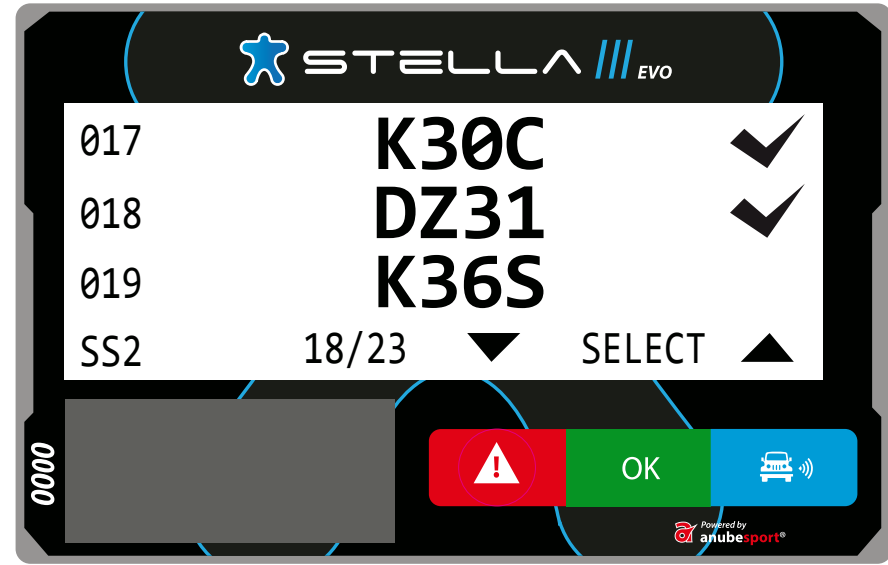

WAYPOINTS LIST

OK