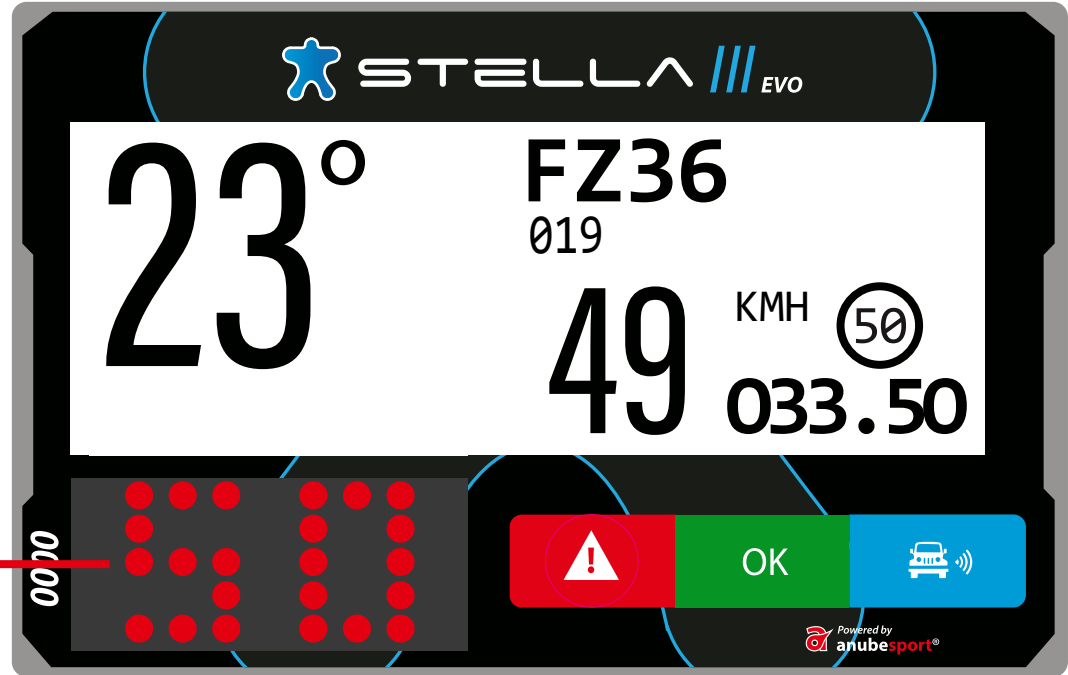

 STELLA 

Powered by
 **anubesport**[®]

MAIN SCREEN

NUMBER OF THE TARGET WAYPOINT

NAME OF THE TARGET WAYPOINT

CAP

TOTAL ODOMETER

The image shows the main screen of a Stella EVO device. The screen displays the following information:

- Top left: A blue star logo and the text "STELLA EVO".
- Top center: "95°" (labeled as CAP).
- Top right: "K27S" (labeled as NAME OF THE TARGET WAYPOINT) and "026" (labeled as NUMBER OF THE TARGET WAYPOINT).
- Bottom center: "025.48" (labeled as TOTAL ODOMETER).
- Bottom left: A grey rectangular area with "0000" written vertically on the left side.
- Bottom right: A control bar with three buttons: a red button with a white warning triangle, a green button with "OK", and a blue button with a white car icon and signal waves.
- Bottom right corner: "Powered by anubespport" logo.

STEADY

FLASHING

OVERTAKING / BLUE FLAG

FREE TO OVERTAKE

STEADY

PRESS THE BLUE BUTTON TO CONFIRM

SPEED LIMIT

SPEED LIMIT

SPEED LIMIT

RED STEADY Inside of speed zone
RED FLASHING Overspeed

SPEED LIMIT

OFF end of speed zone

NEUTRALIZATION ZONE

NEUTRALIZATION ZONE

NEUTRALIZATION ZONE

NEUTRALIZATION ZONE