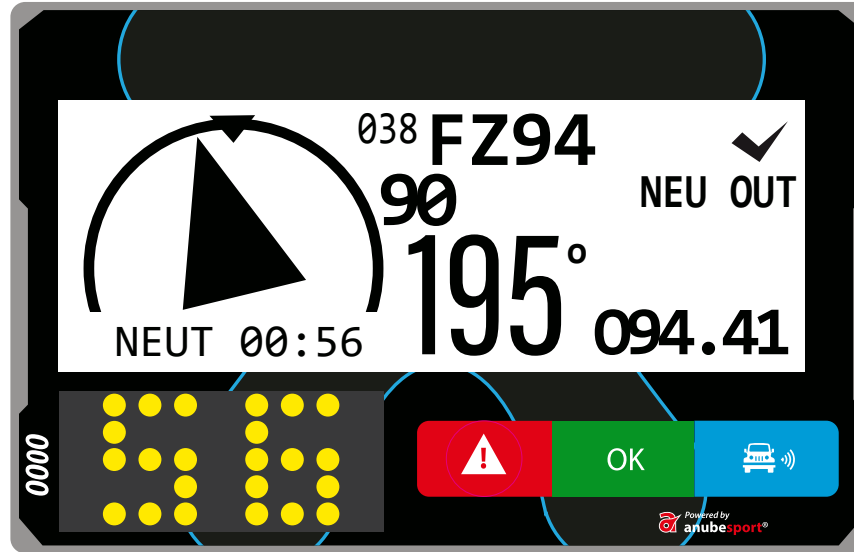

NEUTRALIZATION ZONE