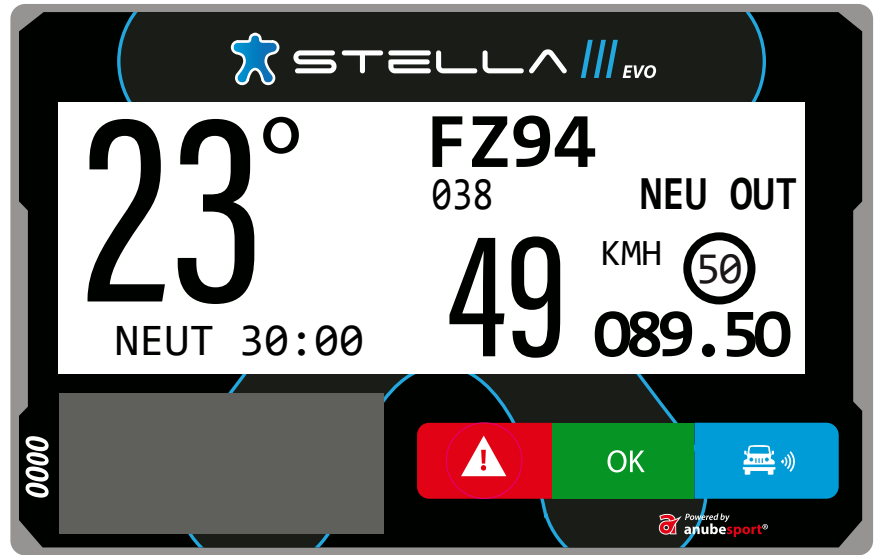

 STELLA 

Powered by
 **anubesport**[®]

MAIN SCREEN

NUMBER OF THE TARGET WAYPOINT

NAME OF THE TARGET WAYPOINT

CAP

TOTAL ODOMETER

The image shows the main screen of a Stella EVO device. The screen displays the following information:

- Top left: A blue star logo and the text "STELLA EVO".
- Top center: "95°" (labeled as CAP).
- Top right: "K27S" (labeled as NAME OF THE TARGET WAYPOINT) and "026" (labeled as NUMBER OF THE TARGET WAYPOINT).
- Bottom center: "025.48" (labeled as TOTAL ODOMETER).
- Bottom left: A grey rectangular area with "0000" written vertically on the left side.
- Bottom right: A control bar with three buttons: a red button with a white warning triangle, a green button with "OK", and a blue button with a white car icon and signal waves.
- Bottom right corner: "Powered by anubespport" logo.

SPEED LIMIT

RED STEADY Inside of speed zone
RED FLASHING Overspeed

SPEED LIMIT

OFF end of speed zone

NEUTRALIZATION ZONE

NEUTRALIZATION ZONE

NEUTRALIZATION ZONE

NEUTRALIZATION ZONE