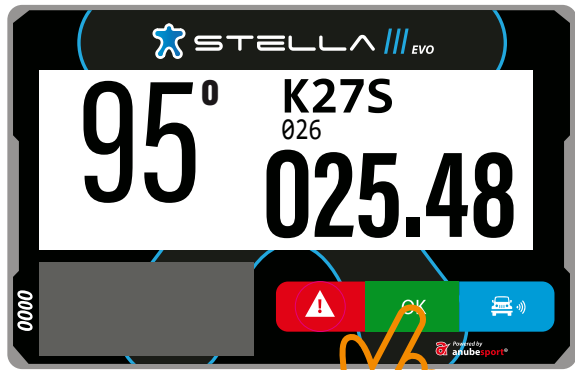

TOTAL ODOMETER RESET TO ZERO

OK