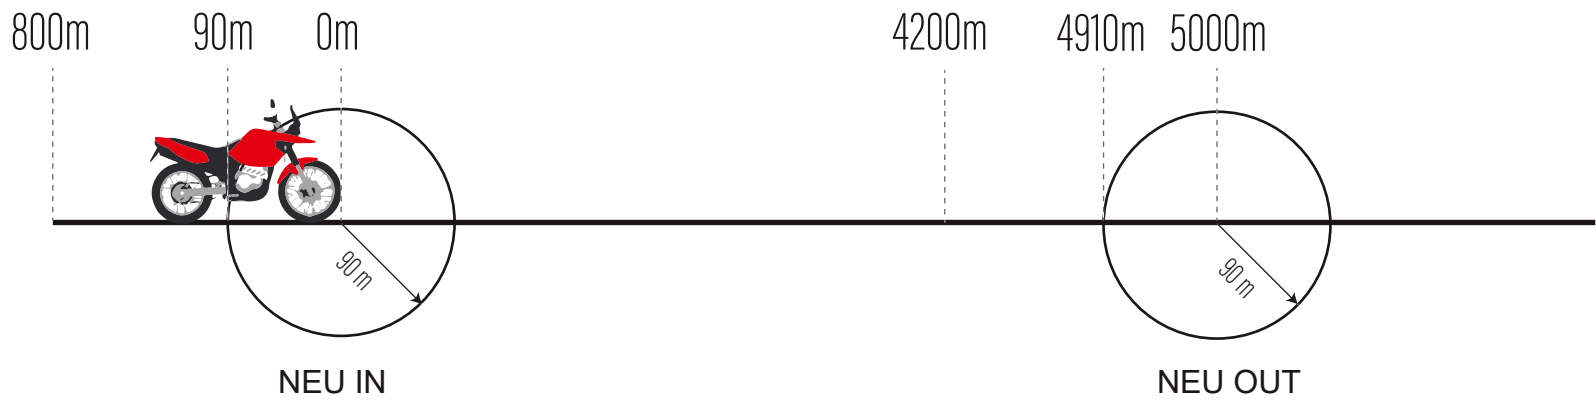

NEUTRALIZATION ZONE