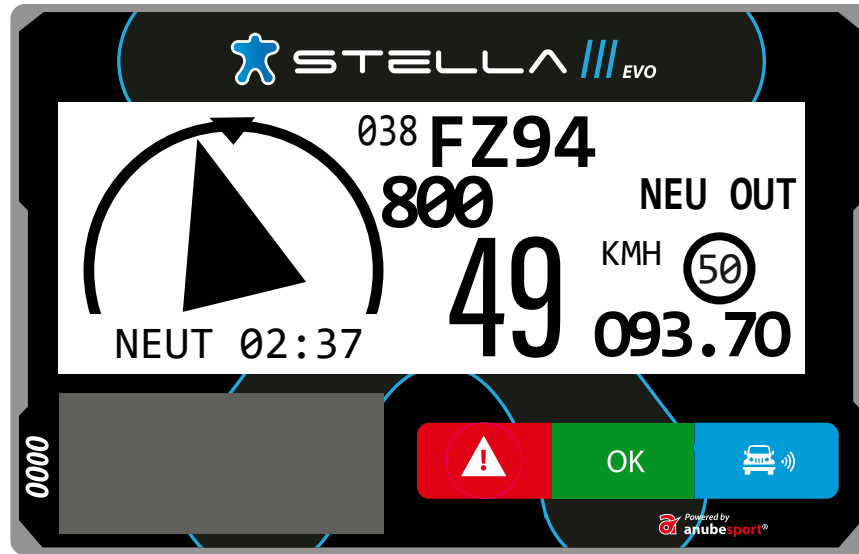

 STELLA 

Powered by
 **anubesport**[®]

MAIN SCREEN

NUMBER OF THE TARGET WAYPOINT

NAME OF THE TARGET WAYPOINT

CAP

TOTAL ODOMETER

The image shows the main screen of a Stella EVO device. The screen displays the following information:

- Top left: A blue star logo and the text "STELLA EVO".
- Top center: "95°" (labeled as CAP).
- Top right: "K27S" (labeled as NAME OF THE TARGET WAYPOINT) and "026" (labeled as NUMBER OF THE TARGET WAYPOINT).
- Bottom center: "025.48" (labeled as TOTAL ODOMETER).
- Bottom left: A grey rectangular area with "0000" written vertically on the left side.
- Bottom right: A control bar with three buttons: a red button with a white warning triangle, a green button with "OK", and a blue button with a white car icon and signal waves.
- Bottom right corner: "Powered by anubespport" logo.

SPEED LIMIT

RED STEADY Inside of speed zone
RED FLASHING Overspeed

SPEED LIMIT

OFF end of speed zone

NEUTRALIZATION ZONE

NEUTRALIZATION ZONE

NEUTRALIZATION ZONE

NEUTRALIZATION ZONE