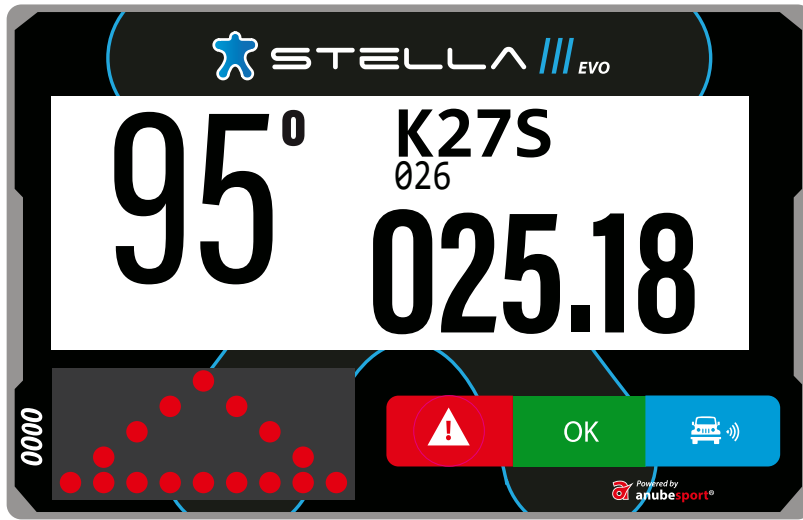

 STELLA 

Powered by
 **anubesport**[®]

MAIN SCREEN

NUMBER OF THE TARGET WAYPOINT

NAME OF THE TARGET WAYPOINT

CAP

TOTAL ODOMETER

The image shows the main screen of a Stella EVO device. The screen displays the following information:

- Top left: A blue star logo and the text "STELLA EVO".
- Top center: "95°" (labeled as CAP).
- Top right: "K27S" (labeled as NAME OF THE TARGET WAYPOINT) and "026" (labeled as NUMBER OF THE TARGET WAYPOINT).
- Bottom center: "025.48" (labeled as TOTAL ODOMETER).
- Bottom left: A grey rectangular area with "0000" written vertically on the left side.
- Bottom right: A control bar with three buttons: a red button with a white warning triangle, a green button with "OK", and a blue button with a white car icon and signal waves.
- Bottom right corner: "Powered by anubespport" logo.

WAYPOINT PROXIMITY

SPEED ZONE

SPEED
LIMIT

SPEED
LIMIT

REAL SPEED

REQUEST MEDICAL ATTENTION IMMEDIATELY

1 sec.

SOS

CAUTION VEHICLE STATIONARY

3 sec.
BREAKDOWN

DANGER 3 !!!

Notification 300m before an area marked in the roadbook as "Danger 3"

OVERTAKING / BLUE FLAG

FLASHING

OVERTAKE REQUEST

OVERTAKING / BLUE FLAG