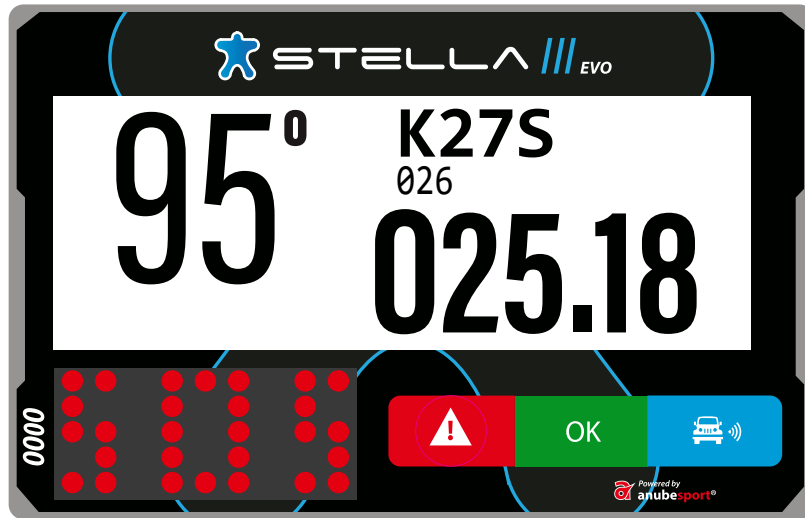

 STELLA 

Powered by
 **anubesport**[®]

MAIN SCREEN

NUMBER OF THE TARGET WAYPOINT

NAME OF THE TARGET WAYPOINT

CAP

TOTAL ODOMETER

The image shows the main screen of a Stella EVO device. The screen displays the following information:

- Top left: A blue star logo and the text "STELLA EVO".
- Top center: "95°" (labeled as CAP).
- Top right: "K27S" (labeled as NAME OF THE TARGET WAYPOINT) and "026" (labeled as NUMBER OF THE TARGET WAYPOINT).
- Bottom center: "025.48" (labeled as TOTAL ODOMETER).
- Bottom left: A grey rectangular area with "0000" written vertically on the left side.
- Bottom right: A control bar with three buttons: a red button with a white warning triangle, a green button with "OK", and a blue button with a white car icon and signal waves.
- Bottom right corner: "Powered by anubespport" logo.

WAYPOINT PROXIMITY

SPEED ZONE

SPEED
LIMIT

SPEED
LIMIT

REAL SPEED

REQUEST MEDICAL ATTENTION IMMEDIATELY

1 sec.

SOS

CAUTION VEHICLE STATIONARY

3 sec.
BREAKDOWN

DANGER 3 !!!

Notification 300m before an area marked in the roadbook as "Danger 3"

OVERTAKING / BLUE FLAG

FLASHING

OVERTAKE REQUEST

OVERTAKING / BLUE FLAG