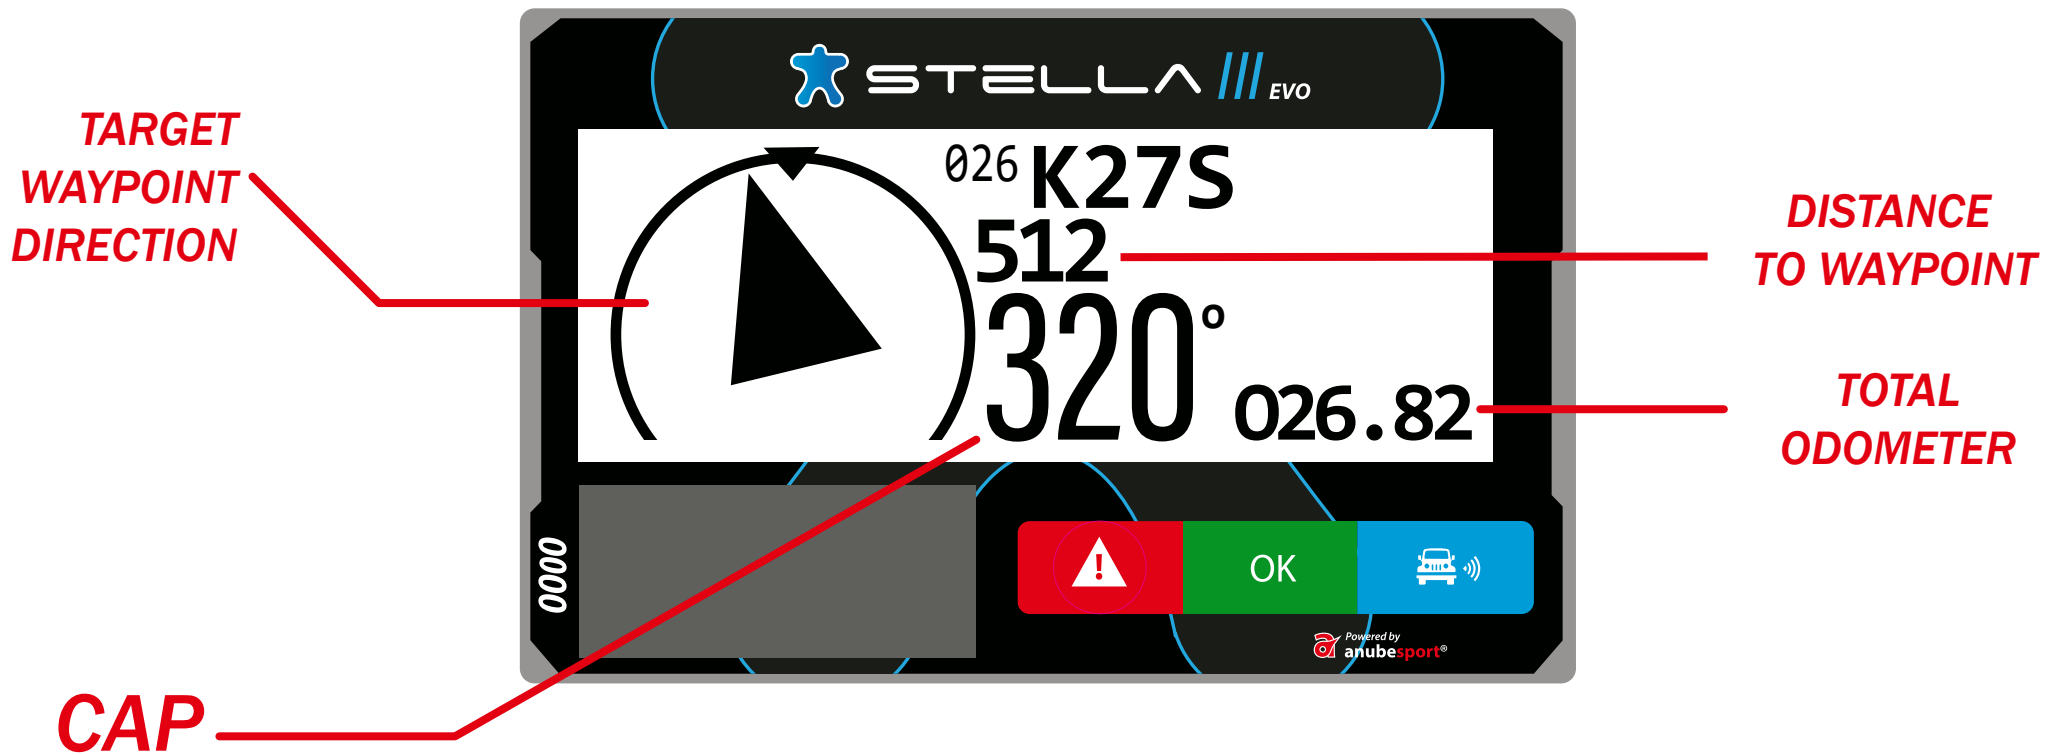

 STELLA 

Powered by
 **anubesport**[®]

MAIN SCREEN

NUMBER OF THE TARGET WAYPOINT

NAME OF THE TARGET WAYPOINT

CAP

TOTAL ODOMETER

The image shows the main screen of a Stella EVO device. The screen displays the following information:

- Top left: A blue star logo and the text "STELLA EVO".
- Top center: "95°" (labeled as CAP).
- Top right: "K27S" (labeled as NAME OF THE TARGET WAYPOINT) and "026" (labeled as NUMBER OF THE TARGET WAYPOINT).
- Bottom center: "025.48" (labeled as TOTAL ODOMETER).
- Bottom left: A grey rectangular area with "0000" written vertically on the left side.
- Bottom right: A control bar with three buttons: a red button with a white warning triangle, a green button with "OK", and a blue button with a white car icon and signal waves.
- Bottom right corner: "Powered by anubespport" logo.

WAYPOINT PROXIMITY

SPEED ZONE

SPEED
LIMIT

SPEED
LIMIT

REAL SPEED

REQUEST MEDICAL ATTENTION IMMEDIATELY

1 sec.

SOS

CAUTION VEHICLE STATIONARY

3 sec.
BREAKDOWN

DANGER 3 !!!

Notification 300m before an area marked in the roadbook as "Danger 3"

OVERTAKING / BLUE FLAG

FLASHING

OVERTAKE REQUEST

OVERTAKING / BLUE FLAG