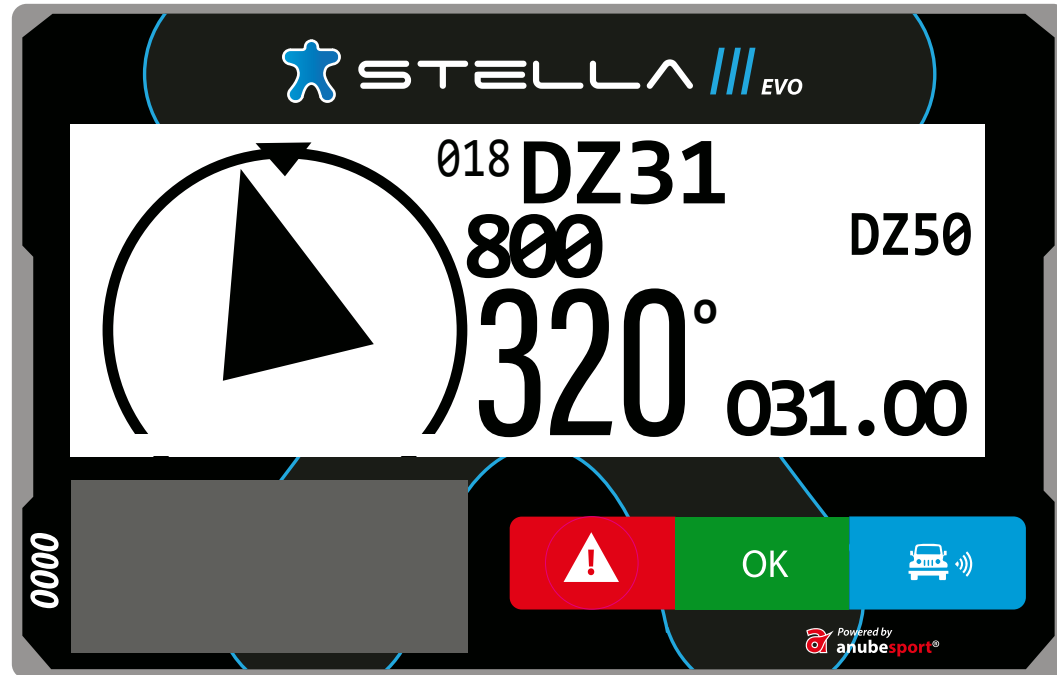

 STELLA 

Powered by
 **anubesport**[®]

MAIN SCREEN

NUMBER OF THE TARGET WAYPOINT

NAME OF THE TARGET WAYPOINT

CAP

TOTAL ODOMETER

The image shows the main screen of a Stella EVO device. The screen displays the following information:

- Top left: A blue star logo and the text "STELLA EVO".
- Top center: "95°" (labeled as CAP).
- Top right: "K27S" (labeled as NAME OF THE TARGET WAYPOINT) and "026" (labeled as NUMBER OF THE TARGET WAYPOINT).
- Bottom center: "025.48" (labeled as TOTAL ODOMETER).
- Bottom left: A grey rectangular area with "0000" written vertically on the left side.
- Bottom right: A control bar with three buttons: a red button with a white warning triangle, a green button with "OK", and a blue button with a white car icon and signal waves.
- Bottom right corner: "Powered by anubespport" logo.

STEADY

FLASHING

OVERTAKING / BLUE FLAG

FREE TO OVERTAKE

STEADY

PRESS THE BLUE BUTTON TO CONFIRM

SPEED LIMIT

SPEED LIMIT