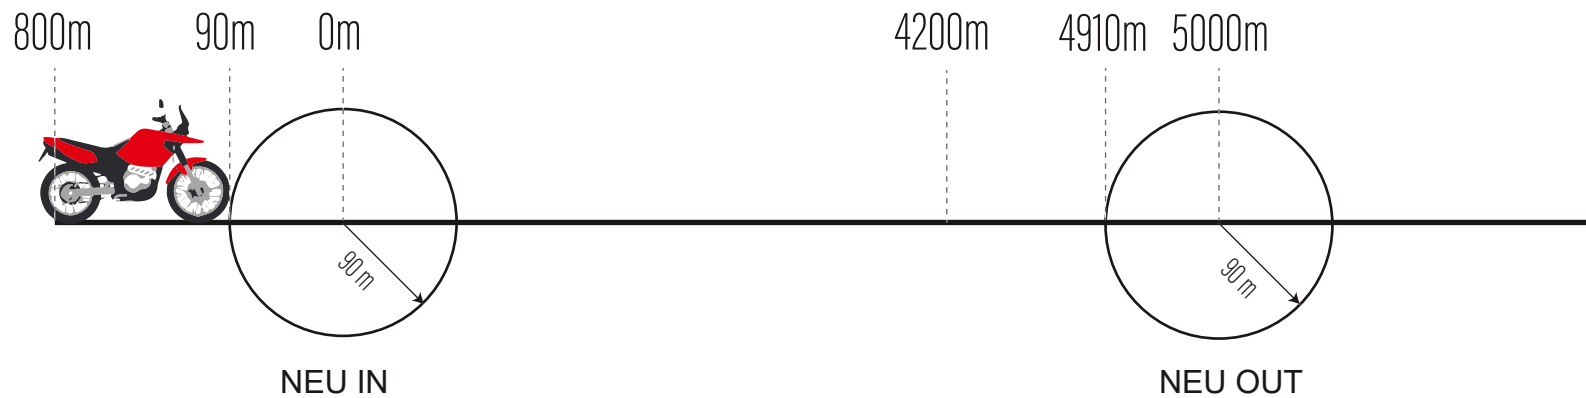

NEUTRALIZATION ZONE