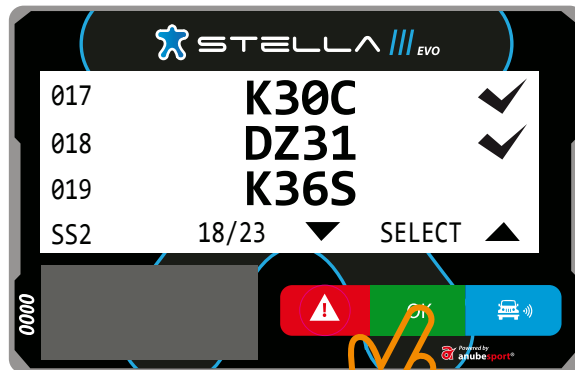

TOTAL ODOMETER RESET TO ZERO

OK

1 sec.

+

1 sec.

+

1 sec.