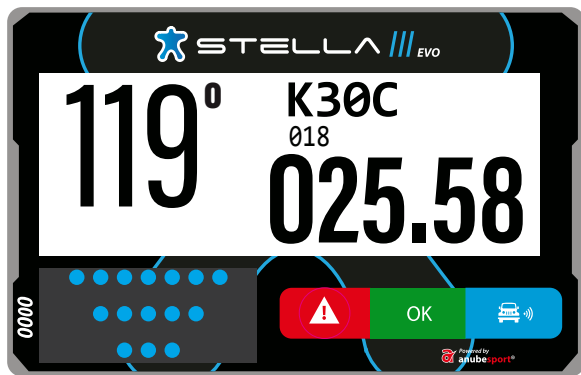

 STELLA 

Powered by
 **anubesport**[®]

MAIN SCREEN

NUMBER OF THE TARGET WAYPOINT

NAME OF THE TARGET WAYPOINT

CAP

TOTAL ODOMETER

The image shows the main screen of a Stella EVO device. The screen displays the following information:

- Top left: A blue star logo and the text "STELLA EVO".
- Top center: "95°" (labeled as CAP).
- Top right: "K27S" (labeled as NAME OF THE TARGET WAYPOINT) and "026" (labeled as NUMBER OF THE TARGET WAYPOINT).
- Bottom center: "025.48" (labeled as TOTAL ODOMETER).
- Bottom left: A grey rectangular area with "0000" written vertically on the left side.
- Bottom right: A control bar with three buttons: a red button with a white warning triangle, a green button with "OK", and a blue button with a white car icon and signal waves.
- Bottom right corner: "Powered by anubespport" logo.

CAUTION VEHICLE STATIONARY

3 sec.
BREAKDOWN

DANGER 3 !!!

Notification 300m before an area marked in the roadbook as "Danger 3"

OVERTAKING / BLUE FLAG

FLASHING

OVERTAKE REQUEST

OVERTAKING / BLUE FLAG

STEADY

FLASHING

OVERTAKING / BLUE FLAG

FREE TO OVERTAKE

STEADY

PRESS THE BLUE BUTTON TO CONFIRM

SPEED LIMIT

SPEED LIMIT