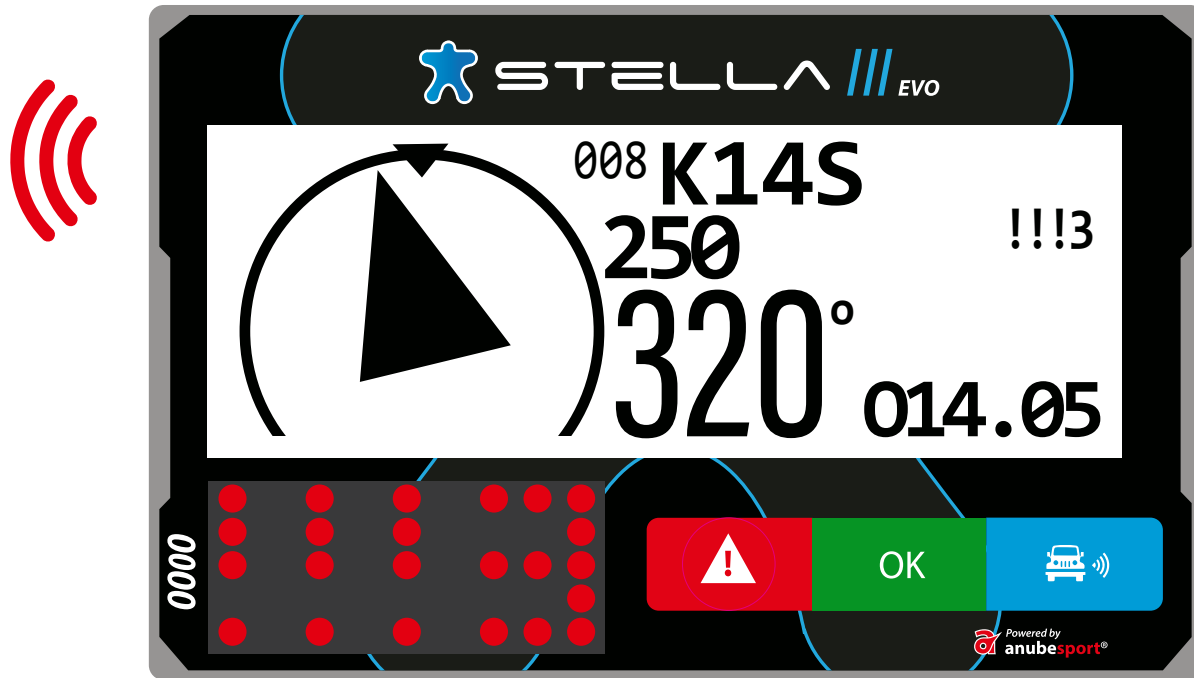

 STELLA 

Powered by
 **anubesport**[®]

MAIN SCREEN

NUMBER OF THE TARGET WAYPOINT

NAME OF THE TARGET WAYPOINT

CAP

TOTAL ODOMETER

The image shows the main screen of a Stella EVO device. The screen displays the following information:

- Top left: A blue star logo and the text "STELLA EVO".
- Top center: "95°" (labeled as CAP).
- Top right: "K27S" (labeled as NAME OF THE TARGET WAYPOINT) and "026" (labeled as NUMBER OF THE TARGET WAYPOINT).
- Bottom center: "025.48" (labeled as TOTAL ODOMETER).
- Bottom left: A grey rectangular area with "0000" written vertically on the left side.
- Bottom right: A control bar with three buttons: a red button with a white warning triangle, a green button with "OK", and a blue button with a white car icon and signal waves.
- Bottom right corner: "Powered by anubespport" logo.

CAUTION VEHICLE STATIONARY

3 sec.
BREAKDOWN

DANGER 3 !!!

Notification 300m before an area marked in the roadbook as "Danger 3"

OVERTAKING / BLUE FLAG

FLASHING

OVERTAKE REQUEST

OVERTAKING / BLUE FLAG

STEADY

FLASHING

OVERTAKING / BLUE FLAG

FREE TO OVERTAKE

STEADY

PRESS THE BLUE BUTTON TO CONFIRM

SPEED LIMIT

SPEED LIMIT