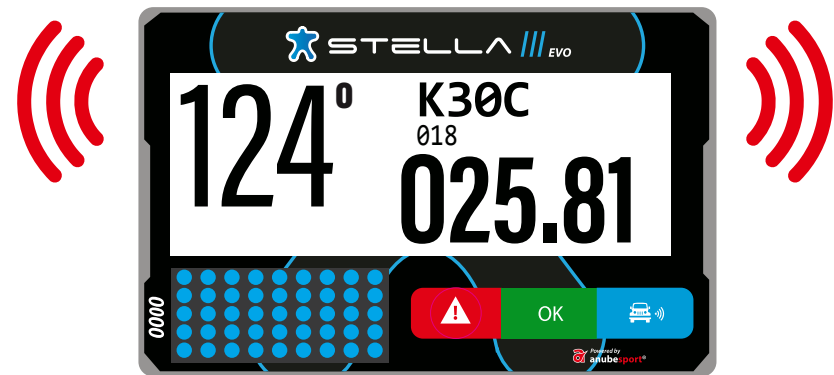

 STELLA 

Powered by
 **anubesport**[®]

MAIN SCREEN

NUMBER OF THE TARGET WAYPOINT

NAME OF THE TARGET WAYPOINT

CAP

TOTAL ODOMETER

The image shows the main screen of a Stella EVO device. The screen displays the following information:

- Top left: A blue star logo and the text "STELLA EVO".
- Top center: "95°" (labeled as CAP).
- Top right: "K27S" (labeled as NAME OF THE TARGET WAYPOINT) and "026" (labeled as NUMBER OF THE TARGET WAYPOINT).
- Bottom center: "025.48" (labeled as TOTAL ODOMETER).
- Bottom left: A grey rectangular area with "0000" written vertically on the left side.
- Bottom right: A control bar with three buttons: a red button with a white warning triangle, a green button with "OK", and a blue button with a white car icon and signal waves.
- Bottom right corner: "Powered by anubespport" logo.

CAUTION VEHICLE STATIONARY

3 sec.
BREAKDOWN

DANGER 3 !!!

Notification 300m before an area marked in the roadbook as "Danger 3"

OVERTAKING / BLUE FLAG

FLASHING

OVERTAKE REQUEST

OVERTAKING / BLUE FLAG

STEADY

FLASHING

OVERTAKING / BLUE FLAG

FREE TO OVERTAKE

STEADY

PRESS THE BLUE BUTTON TO CONFIRM

SPEED LIMIT

SPEED LIMIT