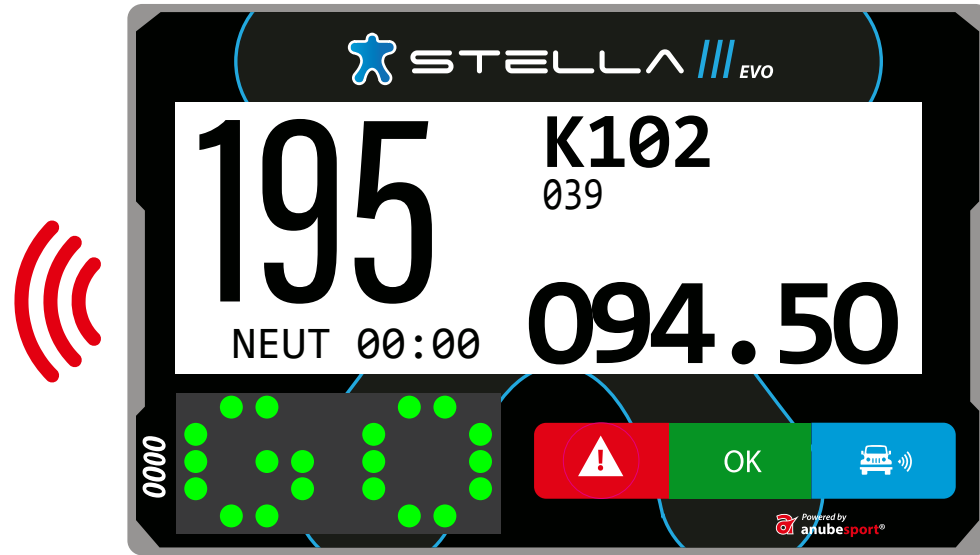

NEUTRALIZATION ZONE