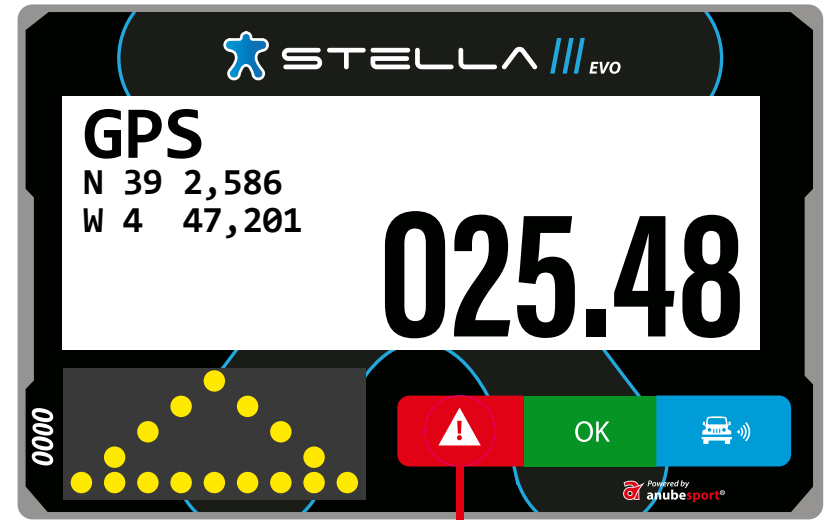

 STELLA 

Powered by
 **anubesport**[®]

MAIN SCREEN

NUMBER OF THE TARGET WAYPOINT

NAME OF THE TARGET WAYPOINT

CAP

TOTAL ODOMETER

The image shows the main screen of a Stella EVO device. The screen displays the following information:

- Top left: A blue star logo and the text "STELLA EVO".
- Top center: "95°" (labeled as CAP).
- Top right: "K27S" (labeled as NAME OF THE TARGET WAYPOINT) and "026" (labeled as NUMBER OF THE TARGET WAYPOINT).
- Bottom center: "025.48" (labeled as TOTAL ODOMETER).
- Bottom left: A grey rectangular area with "0000" written vertically on the left side.
- Bottom right: A control bar with three buttons: a red button with a white warning triangle, a green button with "OK", and a blue button with a white car icon and signal waves.
- Bottom right corner: "Powered by anubespport" logo.

WAYPOINT PROXIMITY

SPEED ZONE

SPEED
LIMIT

SPEED
LIMIT

REAL SPEED

REQUEST MEDICAL ATTENTION IMMEDIATELY

1 sec.

SOS

CAUTION VEHICLE STATIONARY

3 sec.
BREAKDOWN

DANGER 3 !!!

Notification 300m before an area marked in the roadbook as "Danger 3"

OVERTAKING / BLUE FLAG

FLASHING

OVERTAKE REQUEST

OVERTAKING / BLUE FLAG