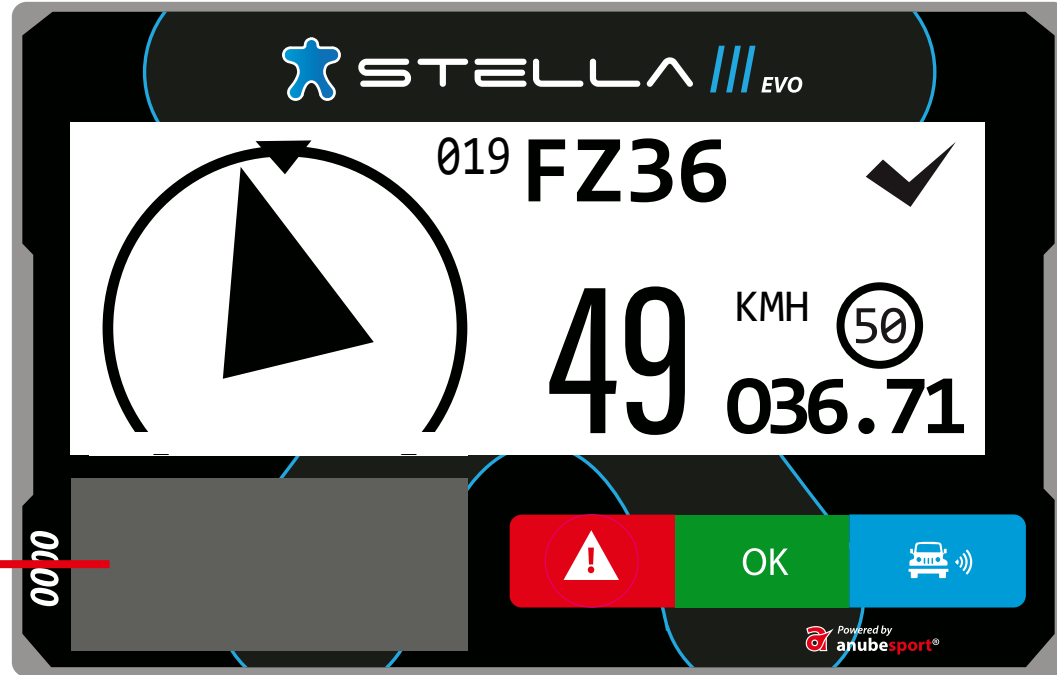

 STELLA 

Powered by
 **anubesport**[®]

MAIN SCREEN

NUMBER OF THE TARGET WAYPOINT

NAME OF THE TARGET WAYPOINT

CAP

TOTAL ODOMETER

The image shows the main screen of a Stella EVO device. The screen displays the following information:

- Top left: A blue star logo and the text "STELLA EVO".
- Top center: "95°" (labeled as CAP).
- Top right: "K27S" (labeled as NAME OF THE TARGET WAYPOINT) and "026" (labeled as NUMBER OF THE TARGET WAYPOINT).
- Bottom center: "025.48" (labeled as TOTAL ODOMETER).
- Bottom left: A grey rectangular area with "0000" written vertically on the left side.
- Bottom right: A control bar with three buttons: a red button with a white warning triangle, a green button with "OK", and a blue button with a white car icon and signal waves.
- Bottom right corner: "Powered by anubespport" logo.

SPEED LIMIT

RED STEADY Inside of speed zone
RED FLASHING Overspeed

SPEED LIMIT

OFF end of speed zone

NEUTRALIZATION ZONE

NEUTRALIZATION ZONE

NEUTRALIZATION ZONE

NEUTRALIZATION ZONE