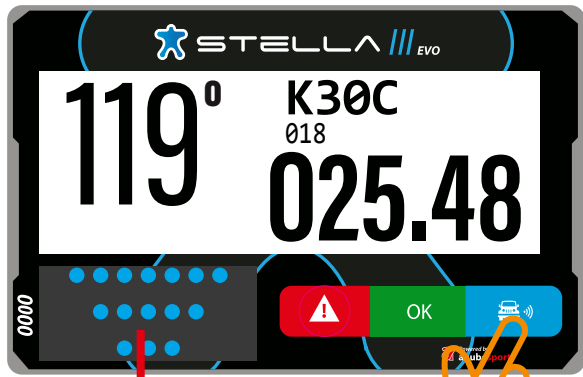

 STELLA 

Powered by
 **anubesport**[®]

MAIN SCREEN

NUMBER OF THE TARGET WAYPOINT

NAME OF THE TARGET WAYPOINT

CAP

TOTAL ODOMETER

The image shows the main screen of a Stella EVO device. The screen displays the following information:

- Top left: A blue star logo and the text "STELLA EVO".
- Top center: "95°" (labeled as CAP).
- Top right: "K27S" (labeled as NAME OF THE TARGET WAYPOINT) and "026" (labeled as NUMBER OF THE TARGET WAYPOINT).
- Bottom center: "025.48" (labeled as TOTAL ODOMETER).
- Bottom left: A grey rectangular area with "0000" written vertically on the left side.
- Bottom right: A control bar with three buttons: a red button with a white warning triangle, a green button with "OK", and a blue button with a white car icon and signal waves.
- Bottom right corner: "Powered by anubespport" logo.

CAUTION VEHICLE STATIONARY

3 sec.
BREAKDOWN

DANGER 3 !!!

Notification 300m before an area marked in the roadbook as "Danger 3"

OVERTAKING / BLUE FLAG

FLASHING

OVERTAKE REQUEST

OVERTAKING / BLUE FLAG

STEADY

FLASHING

OVERTAKING / BLUE FLAG

FREE TO OVERTAKE

STEADY

PRESS THE BLUE BUTTON TO CONFIRM

SPEED LIMIT

SPEED LIMIT