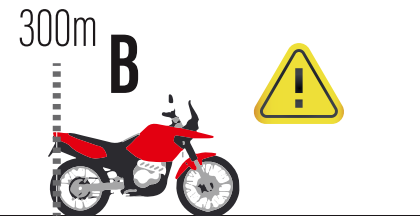

- Top left: A blue star logo and the text "STELLA EVO".
- Top center: "95°" (labeled as CAP).
- Top right: "K27S" (labeled as NAME OF THE TARGET WAYPOINT) and "026" (labeled as NUMBER OF THE TARGET WAYPOINT).
- Bottom center: "025.48" (labeled as TOTAL ODOMETER).
- Bottom left: A grey rectangular area with "0000" written vertically on the left side.
- Bottom right: A control bar with three buttons: a red button with a white warning triangle, a green button with "OK", and a blue button with a white car icon and signal waves.
- Bottom right corner: "Powered by anubespport" logo.

WAYPOINT PROXIMITY

SPEED ZONE

SPEED
LIMIT

SPEED
LIMIT

REAL SPEED

REQUEST MEDICAL ATTENTION IMMEDIATELY

1 sec.

SOS

CAUTION VEHICLE STATIONARY

3 sec.
BREAKDOWN

DANGER 3 !!!

Notification 300m before an area marked in the roadbook as "Danger 3"

OVERTAKING / BLUE FLAG

FLASHING

OVERTAKE REQUEST

OVERTAKING / BLUE FLAG