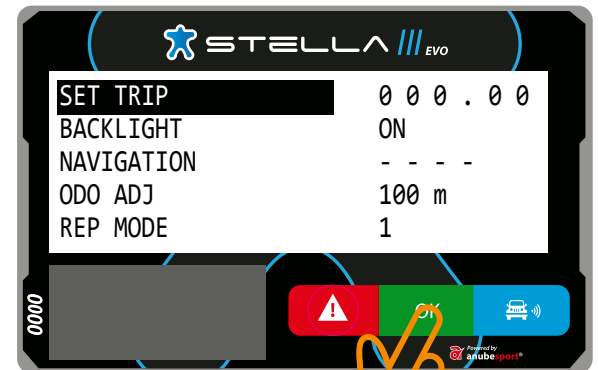

TOTAL ODOMETER RESET TO ZERO

OK

1 sec.

+

1 sec.

+

1 sec.