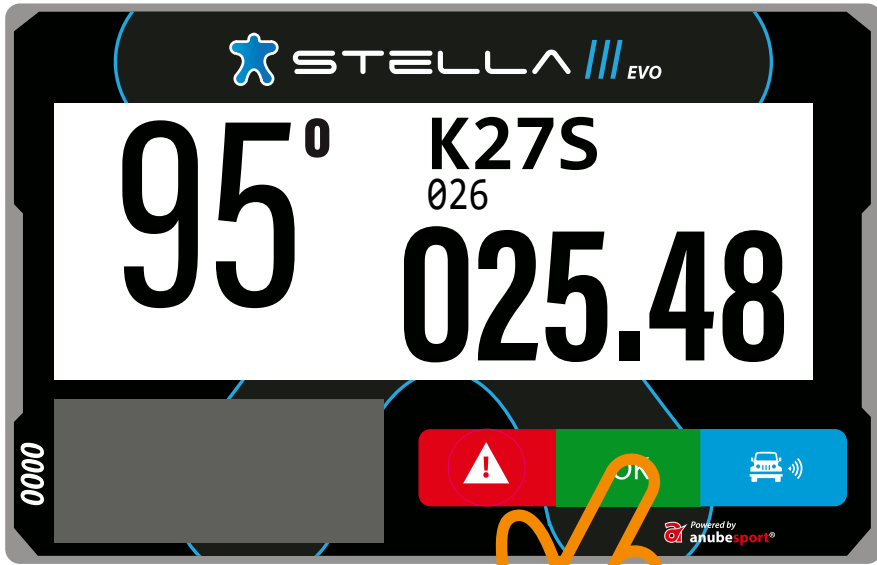

 STELLA 

Powered by
 **anubesport**[®]

MAIN SCREEN

NUMBER OF THE TARGET WAYPOINT

NAME OF THE TARGET WAYPOINT

CAP

TOTAL ODOMETER

The image shows the main screen of a Stella EVO device. The screen displays the following information:

- Top left: A blue star logo and the text "STELLA EVO".
- Top center: "95°" (labeled as CAP).
- Top right: "K27S" (labeled as NAME OF THE TARGET WAYPOINT) and "026" (labeled as NUMBER OF THE TARGET WAYPOINT).
- Bottom center: "025.48" (labeled as TOTAL ODOMETER).
- Bottom left: A grey rectangular area with "0000" written vertically on the left side.
- Bottom right: A control bar with three buttons: a red button with a white warning triangle, a green button with "OK", and a blue button with a white car icon and signal waves.
- Bottom right corner: "Powered by anubespport" logo.

0000

! OK 📶

Powered by anubespport

WAYPOINTS LIST

OK

TOTAL ODOMETER RESET TO ZERO

OK

1 sec.