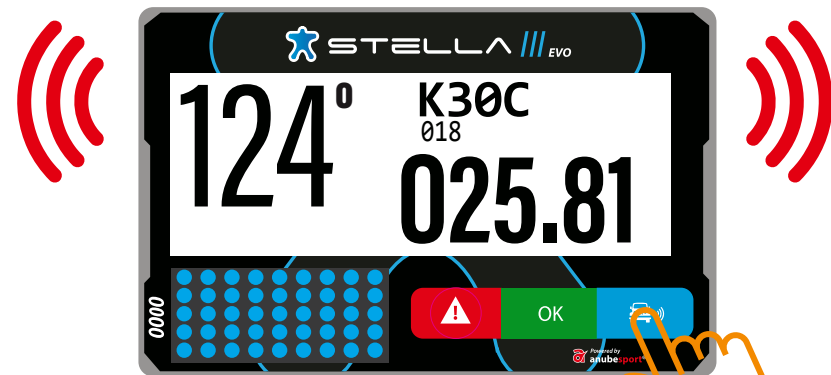

 STELLA 

Powered by
 **anubesport**[®]

MAIN SCREEN

NUMBER OF THE TARGET WAYPOINT

NAME OF THE TARGET WAYPOINT

CAP

TOTAL ODOMETER

The image shows the main screen of a Stella EVO device. The screen displays the following information:

- Top left: A blue star logo and the text "STELLA EVO".
- Top center: "95°" (labeled as CAP).
- Top right: "K27S" (labeled as NAME OF THE TARGET WAYPOINT) and "026" (labeled as NUMBER OF THE TARGET WAYPOINT).
- Bottom center: "025.48" (labeled as TOTAL ODOMETER).
- Bottom left: A grey rectangular area with "0000" written vertically on the left side.
- Bottom right: A control bar with three buttons: a red button with a white warning triangle, a green button with "OK", and a blue button with a white car icon and signal waves.
- Bottom right corner: "Powered by anubespport" logo.

STEADY

FLASHING

OVERTAKING / BLUE FLAG

FREE TO OVERTAKE

STEADY

PRESS THE BLUE BUTTON TO CONFIRM

SPEED LIMIT

SPEED LIMIT

SPEED LIMIT

RED STEADY Inside of speed zone
RED FLASHING Overspeed

SPEED LIMIT

OFF end of speed zone

NEUTRALIZATION ZONE

NEUTRALIZATION ZONE

NEUTRALIZATION ZONE

NEUTRALIZATION ZONE