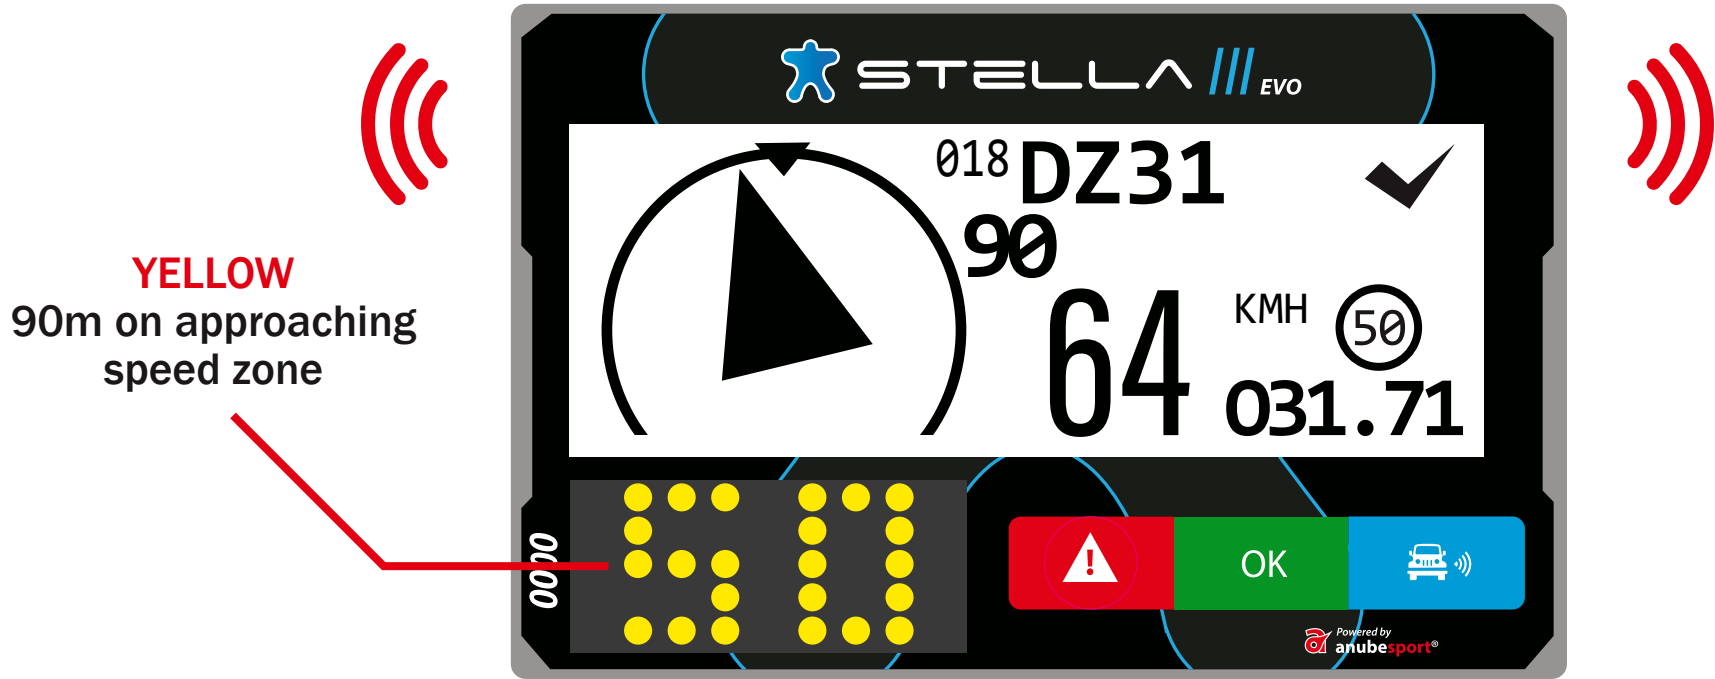

 STELLA 

Powered by
 **anubesport**[®]

MAIN SCREEN

NUMBER OF THE TARGET WAYPOINT

NAME OF THE TARGET WAYPOINT

CAP

TOTAL ODOMETER

The image shows the main screen of a Stella EVO device. The screen displays the following information:

- Top left: A blue star logo and the text "STELLA EVO".
- Top center: "95°" (labeled as CAP).
- Top right: "K27S" (labeled as NAME OF THE TARGET WAYPOINT) and "026" (labeled as NUMBER OF THE TARGET WAYPOINT).
- Bottom center: "025.48" (labeled as TOTAL ODOMETER).
- Bottom left: A grey rectangular area with "0000" written vertically on the left side.
- Bottom right: A control bar with three buttons: a red button with a white warning triangle, a green button with "OK", and a blue button with a white car icon and signal waves.
- Bottom right corner: "Powered by anubespport" logo.

STEADY

FLASHING

OVERTAKING / BLUE FLAG

FREE TO OVERTAKE

STEADY

PRESS THE BLUE BUTTON TO CONFIRM

SPEED LIMIT

SPEED LIMIT

SPEED LIMIT

RED STEADY Inside of speed zone
RED FLASHING Overspeed

SPEED LIMIT

OFF end of speed zone

NEUTRALIZATION ZONE

NEUTRALIZATION ZONE

NEUTRALIZATION ZONE

NEUTRALIZATION ZONE