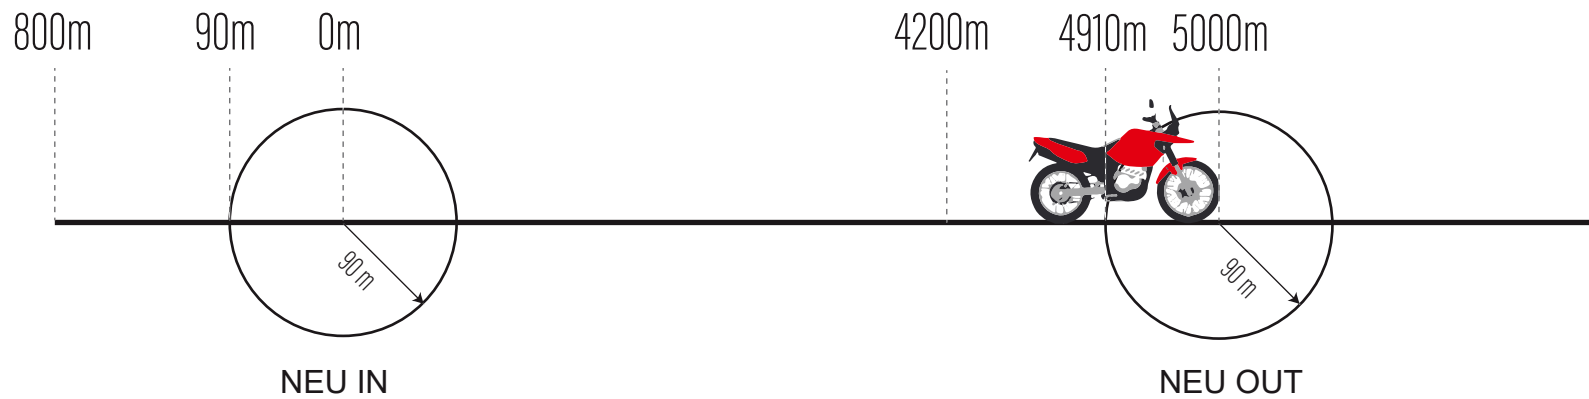

NEUTRALIZATION ZONE