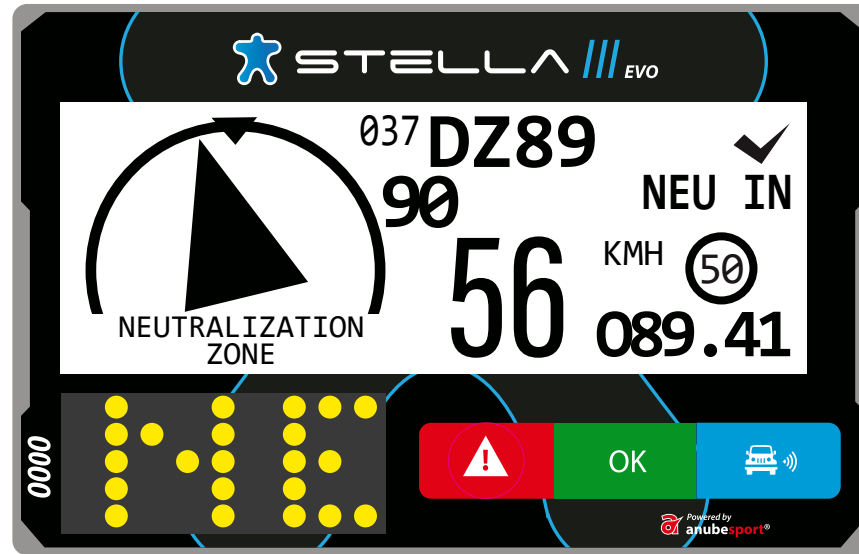

 STELLA 

Powered by
 **anubesport**[®]

MAIN SCREEN

NUMBER OF THE TARGET WAYPOINT

NAME OF THE TARGET WAYPOINT

CAP

TOTAL ODOMETER

The image shows the main screen of a Stella EVO device. The screen displays the following information:

- Top left: A blue star logo and the text "STELLA EVO".
- Top center: "95°" (labeled as CAP).
- Top right: "K27S" (labeled as NAME OF THE TARGET WAYPOINT) and "026" (labeled as NUMBER OF THE TARGET WAYPOINT).
- Bottom center: "025.48" (labeled as TOTAL ODOMETER).
- Bottom left: A grey rectangular area with "0000" written vertically on the left side.
- Bottom right: A control bar with three buttons: a red button with a white warning triangle, a green button with "OK", and a blue button with a white car icon and signal waves.
- Bottom right corner: "Powered by anubespport" logo.

STEADY

FLASHING

OVERTAKING / BLUE FLAG

FREE TO OVERTAKE

STEADY

PRESS THE BLUE BUTTON TO CONFIRM

SPEED LIMIT

SPEED LIMIT

SPEED LIMIT

RED STEADY Inside of speed zone
RED FLASHING Overspeed

SPEED LIMIT

OFF end of speed zone

NEUTRALIZATION ZONE

NEUTRALIZATION ZONE

NEUTRALIZATION ZONE

NEUTRALIZATION ZONE